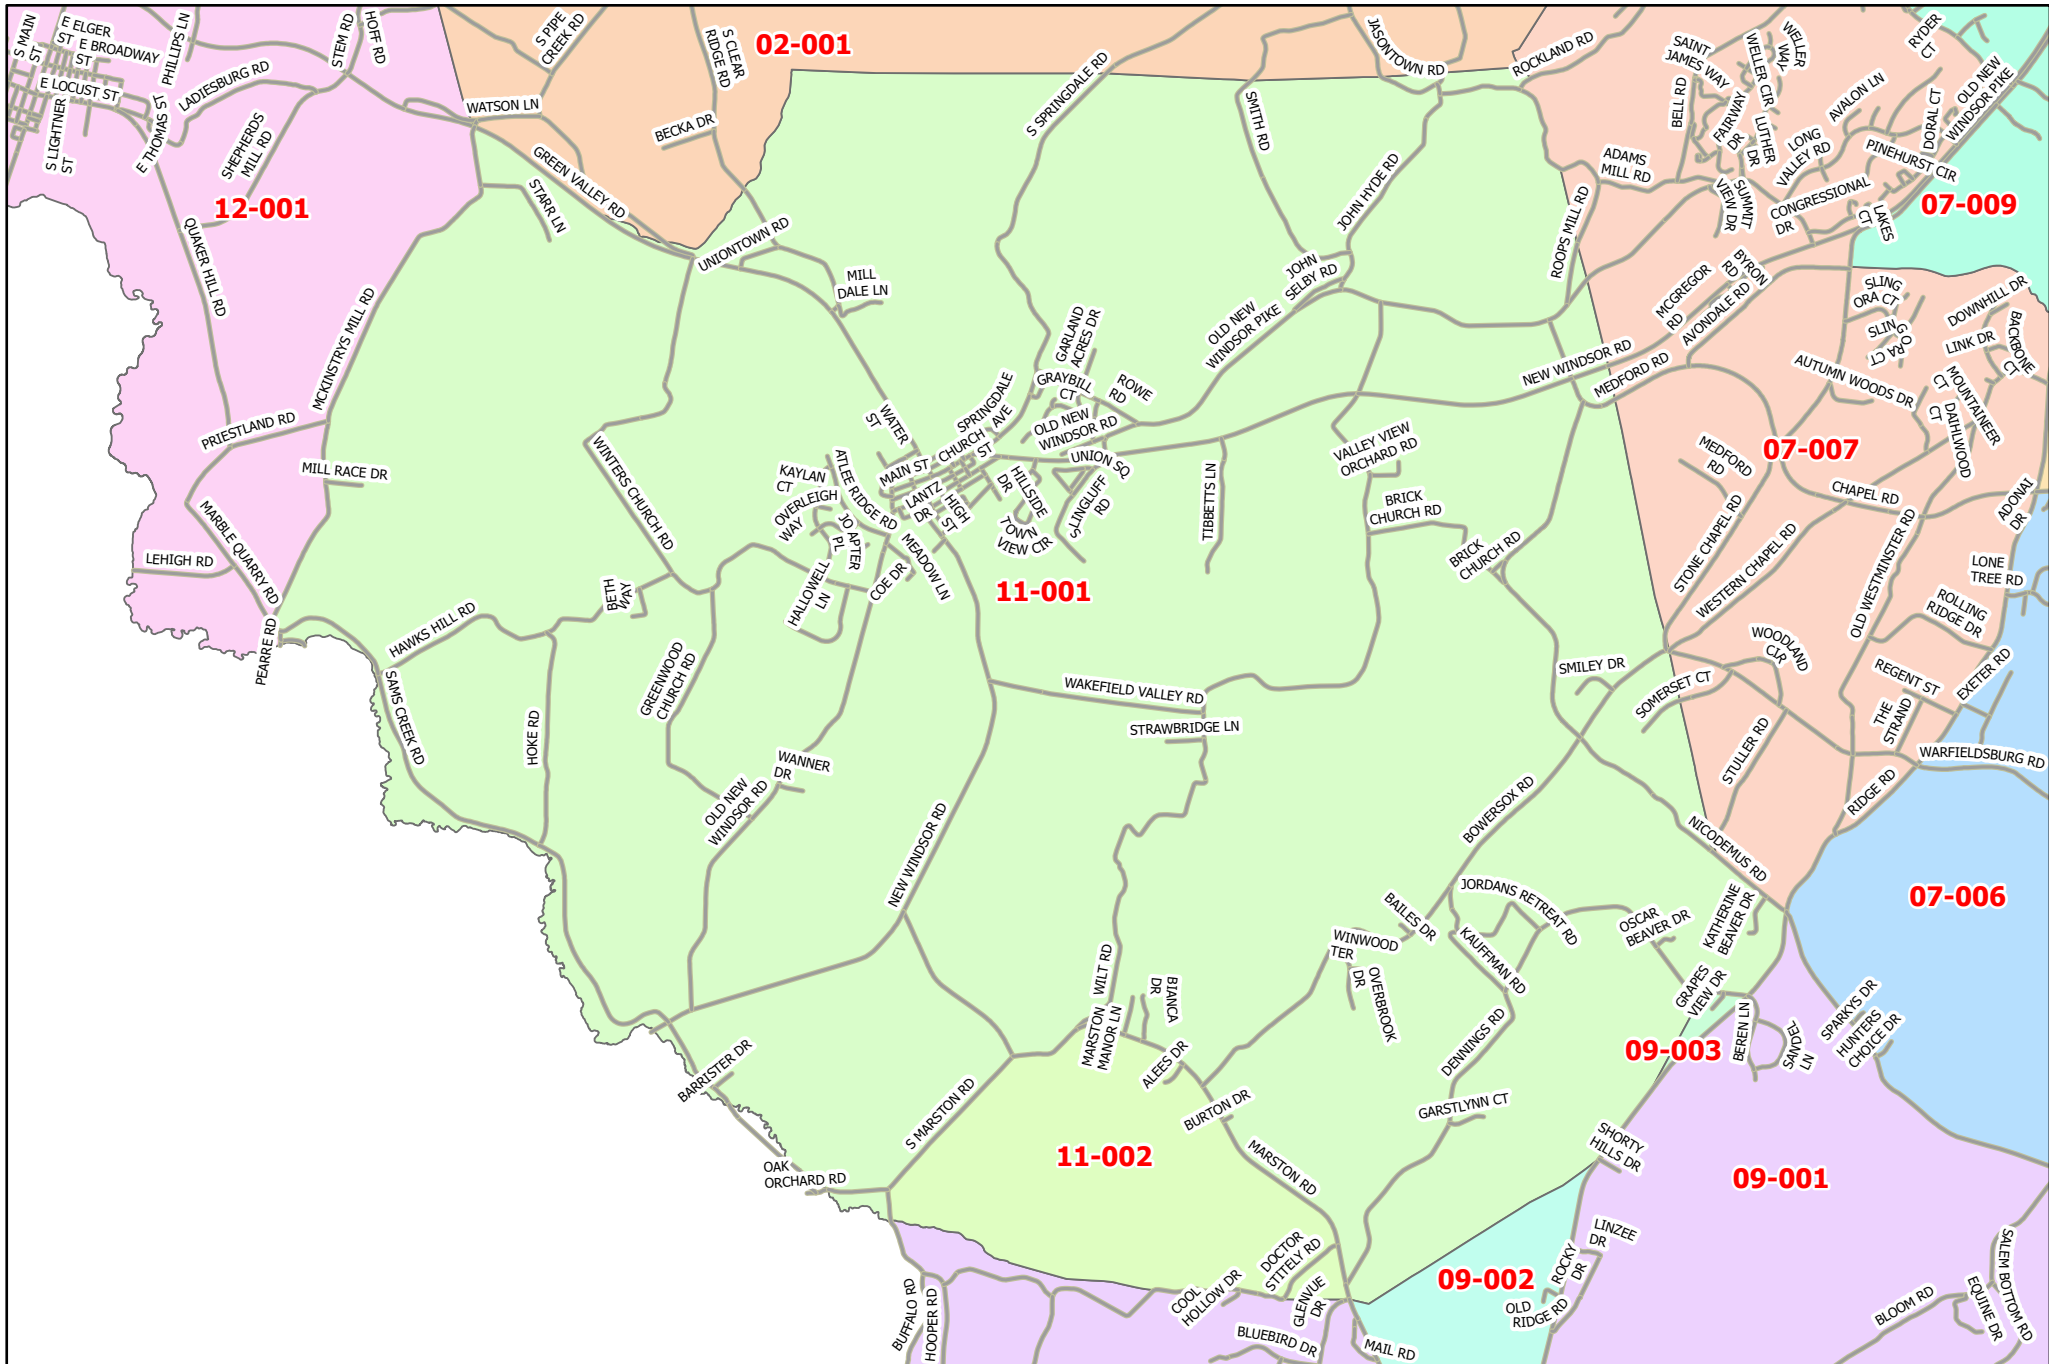

# Election Precinct 11-001

This data is prepared by Carroll County for internal use and is made available because it is public information. Carroll County, its agencies or employees, do not warrant its accuracy or suitability for any purpose. The reader should contact appropriate regulating agencies to determine accuracy or suitability of the data for a particular use.  
Prepared by the Carroll County Bureau of Technology Services, GIS Division 4/18/2022