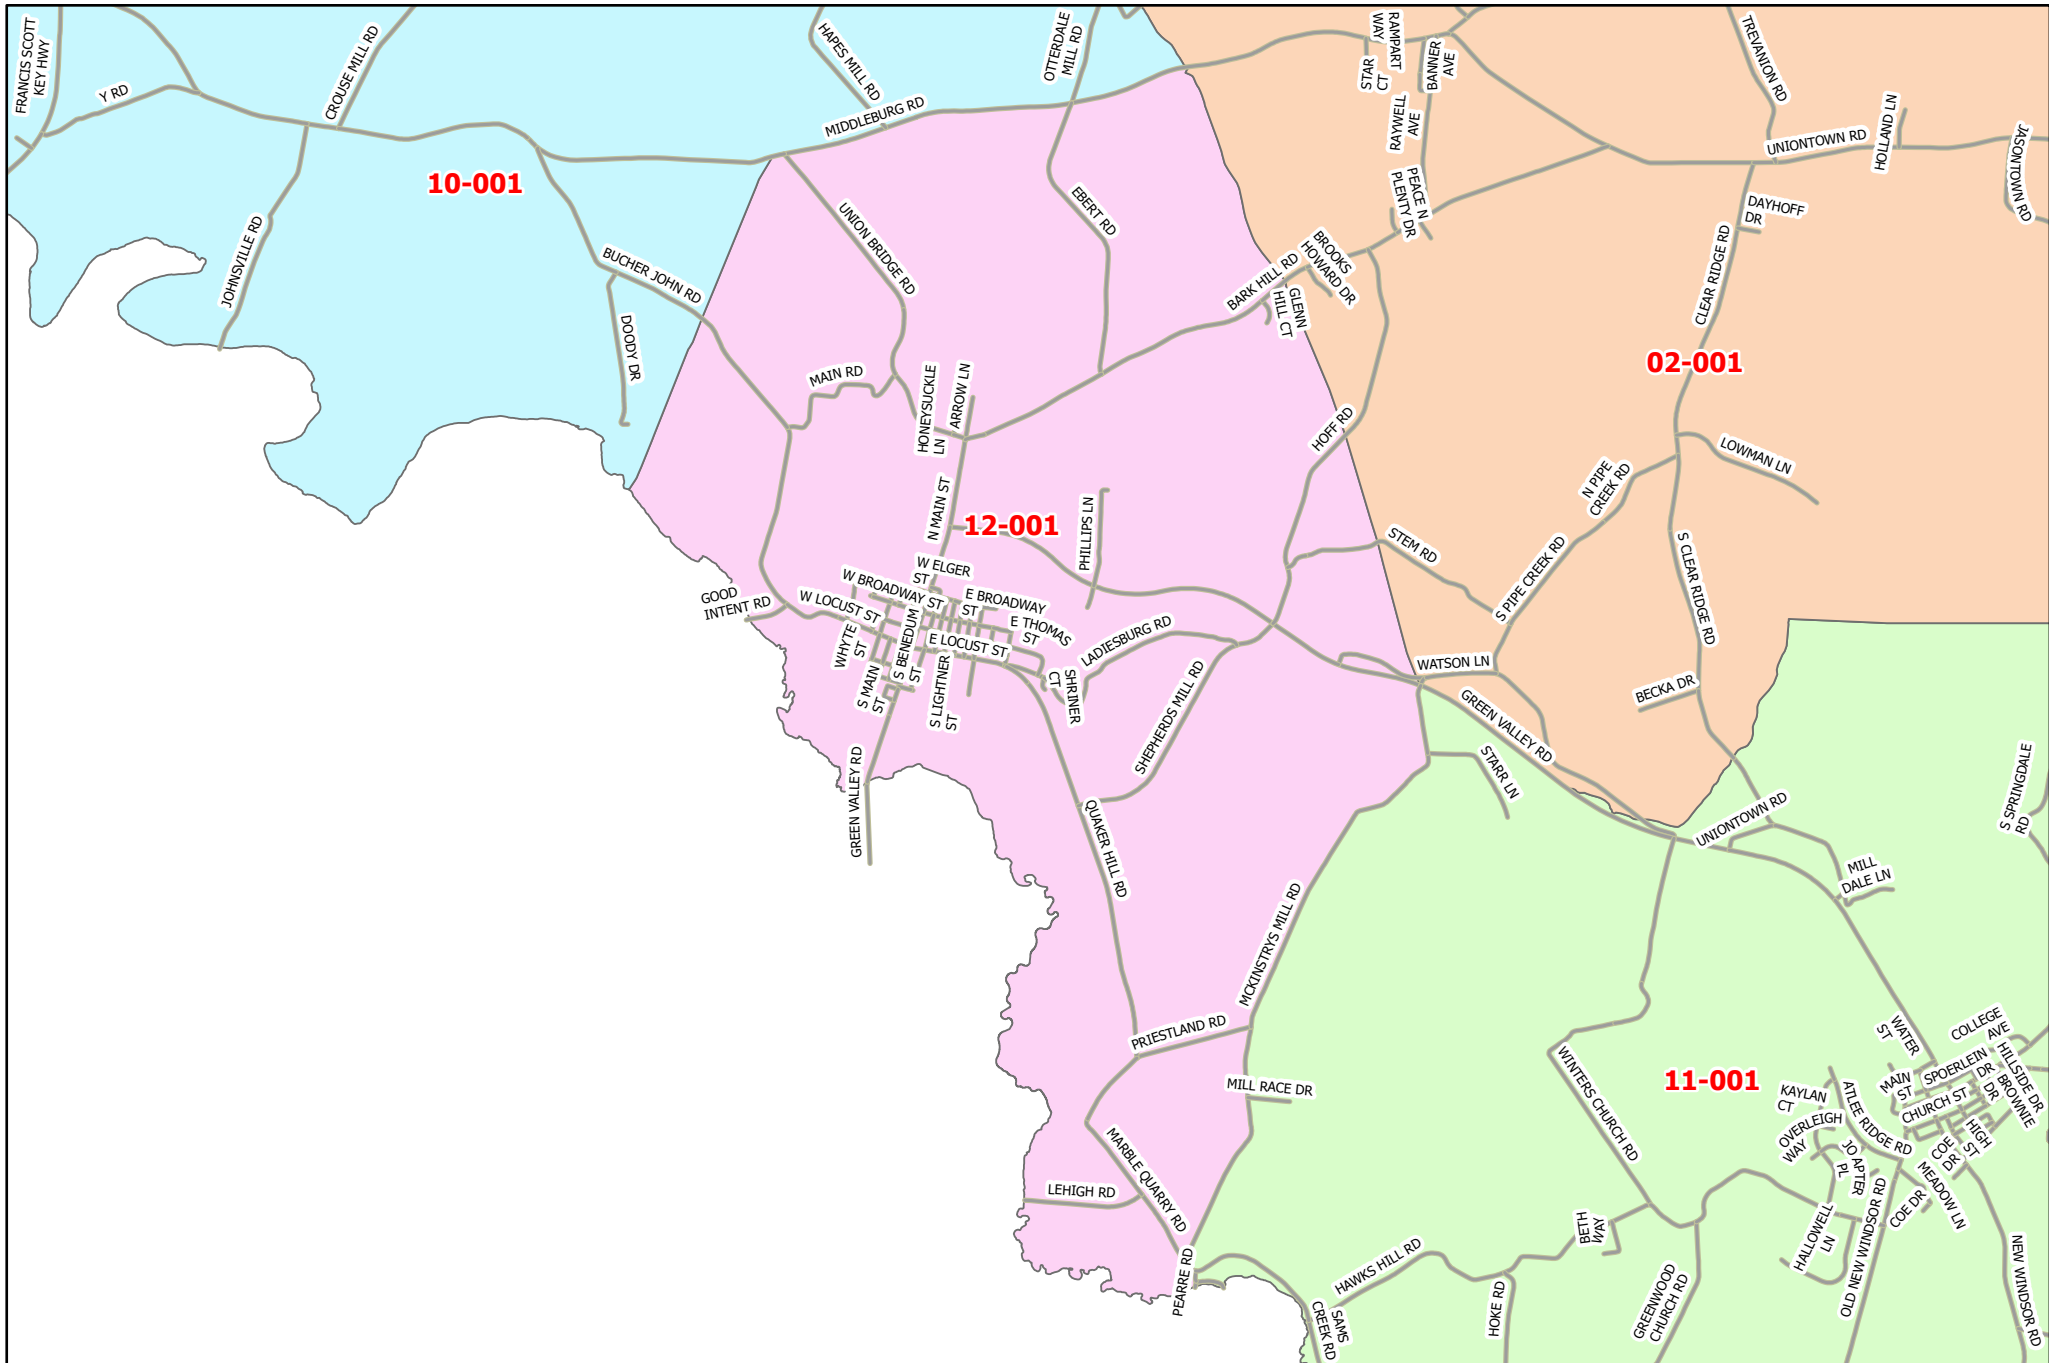

Election Precinct 12-001

This data is prepared by Carroll County for internal use and is made available because it is public information. Carroll County, its agencies or employees, do not warrant its accuracy or suitability for any purpose. The reader should contact appropriate regulating agencies to determine accuracy or suitability of the data for a particular use. Prepared by the Carroll County Bureau of Technology Services, GIS Division 4/18/2022