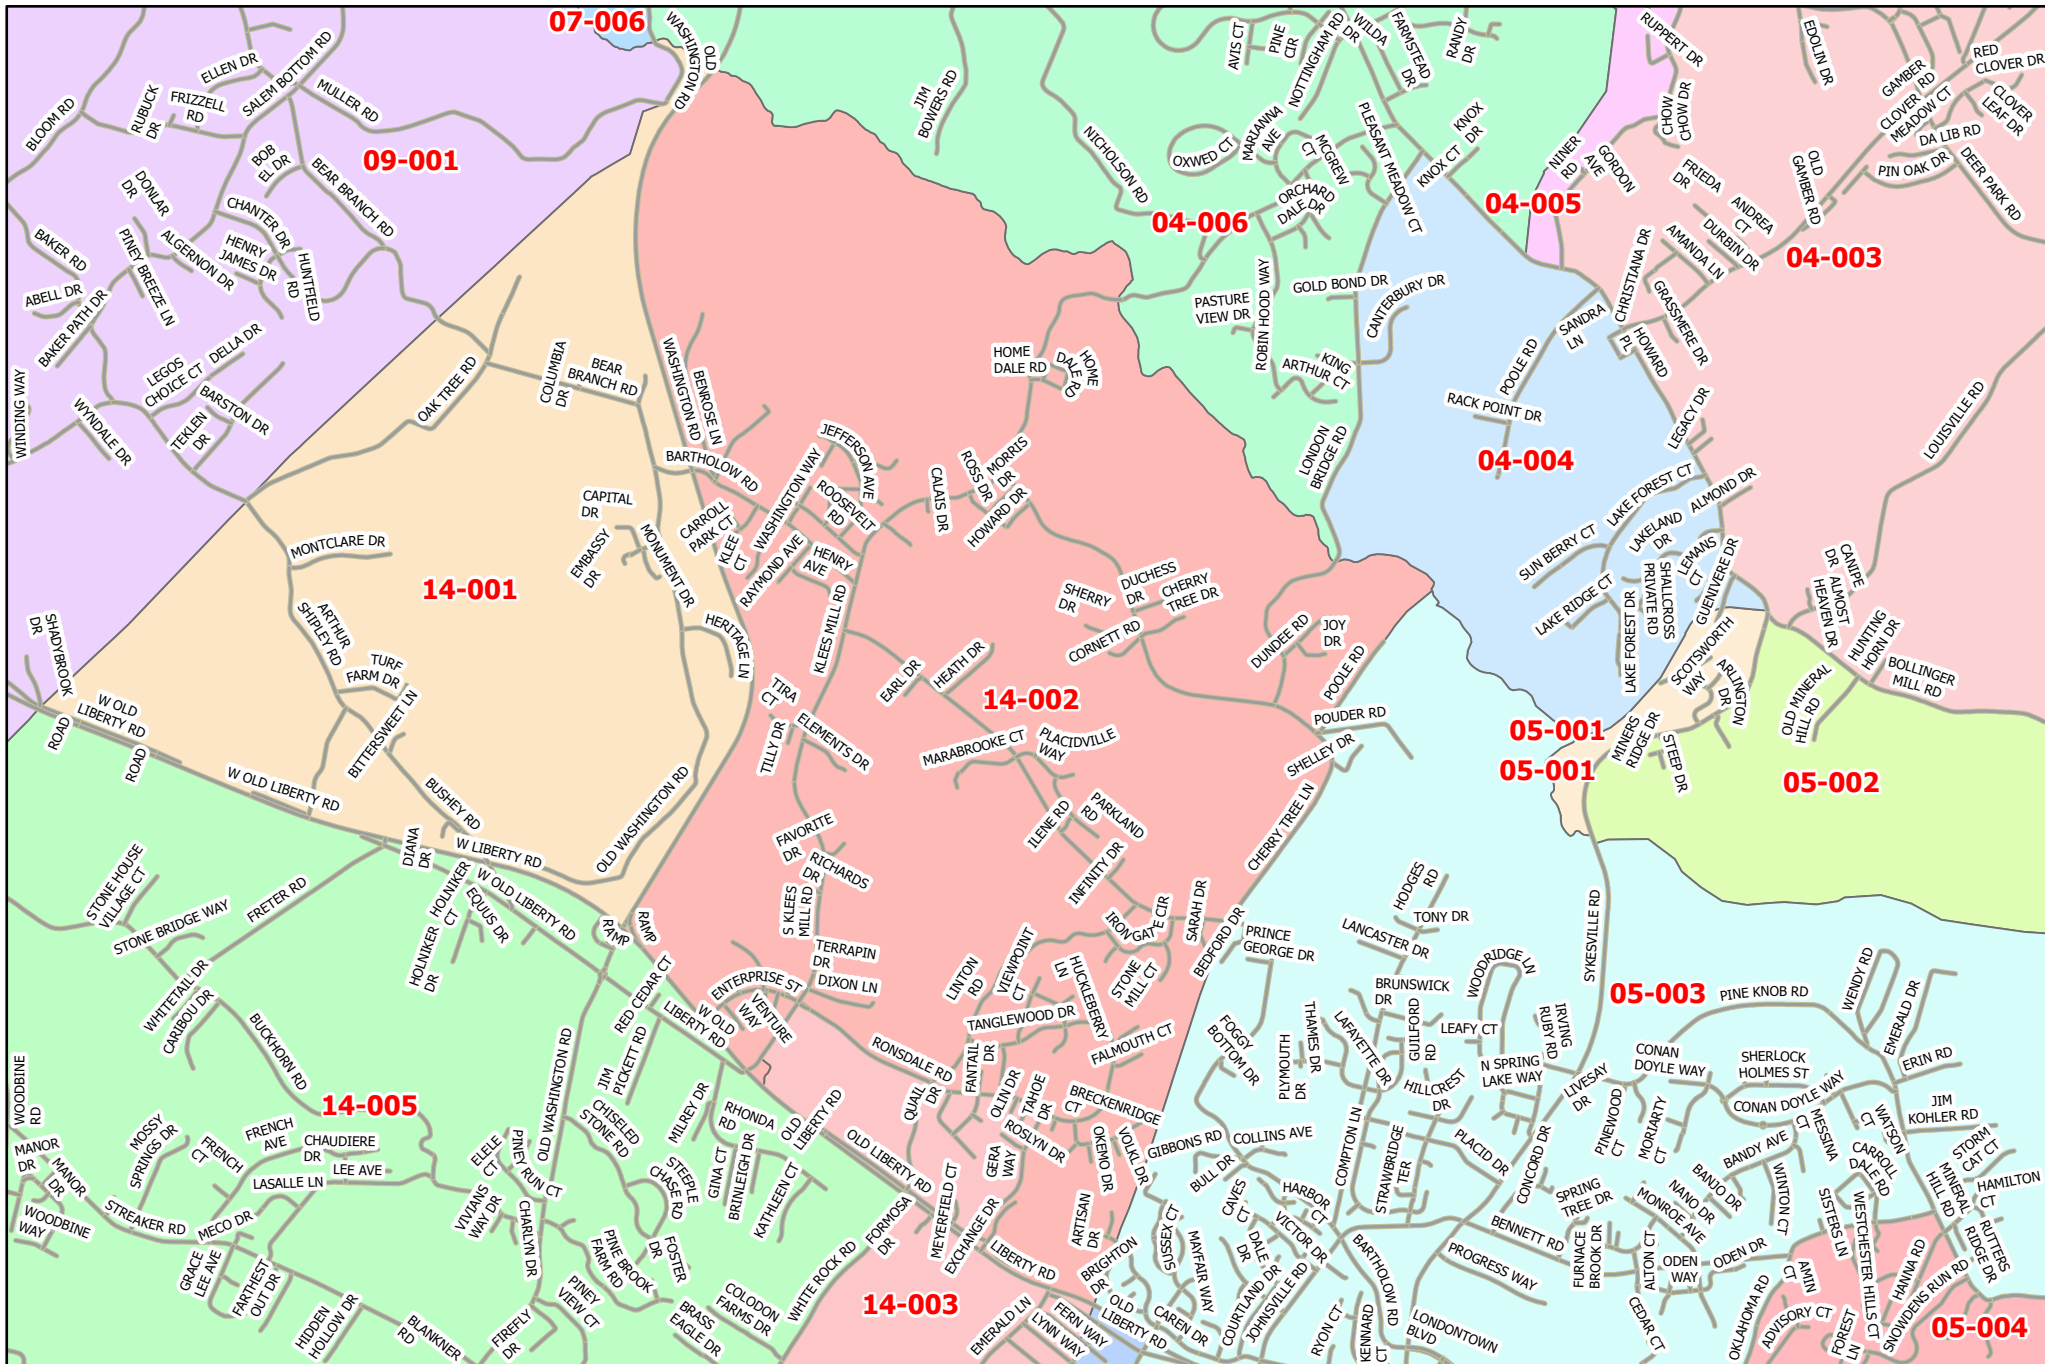

# Election Precinct 14-002

This data is prepared by Carroll County for internal use and is made available because it is public information. Carroll County, its agencies or employees, do not warrant its accuracy or suitability for any purpose. The reader should contact appropriate regulating agencies to determine accuracy or suitability of the data for a particular use. Prepared by the Carroll County Bureau of Technology Services, GIS Division 4/18/2022