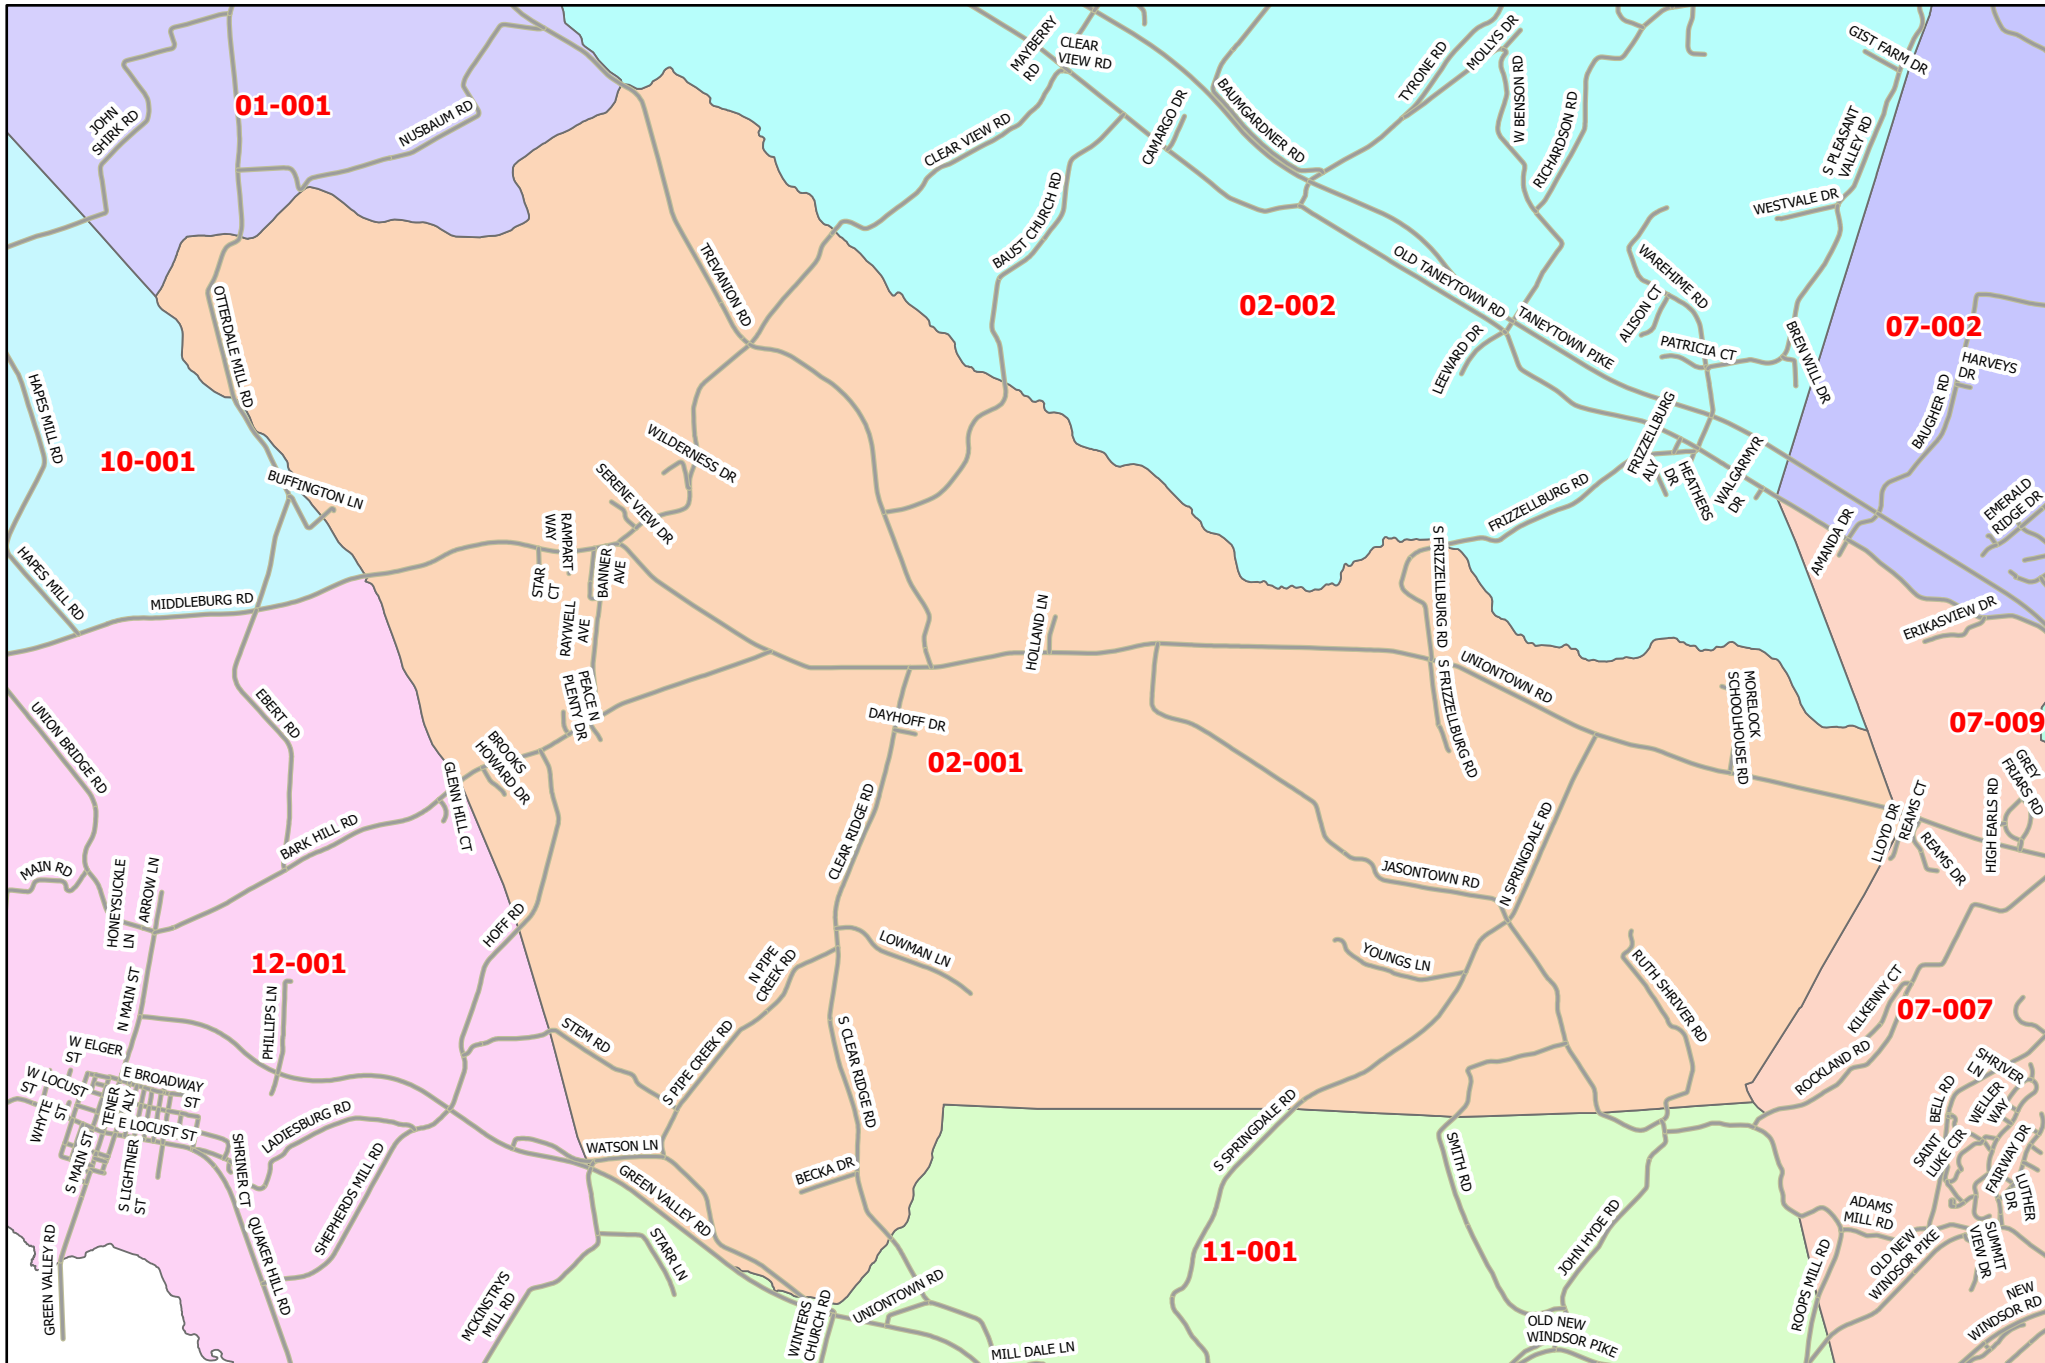

# Election Precinct 2-001

0 0.25 0.5 Miles

This data is prepared by Carroll County for internal use and is made available because it is public information. Carroll County, its agencies or employees, do not warrant its accuracy or suitability for any purpose. The reader should contact appropriate regulating agencies to determine accuracy or suitability of the data for a particular use. Prepared by the Carroll County Bureau of Technology Services, GIS Division 4/18/2022