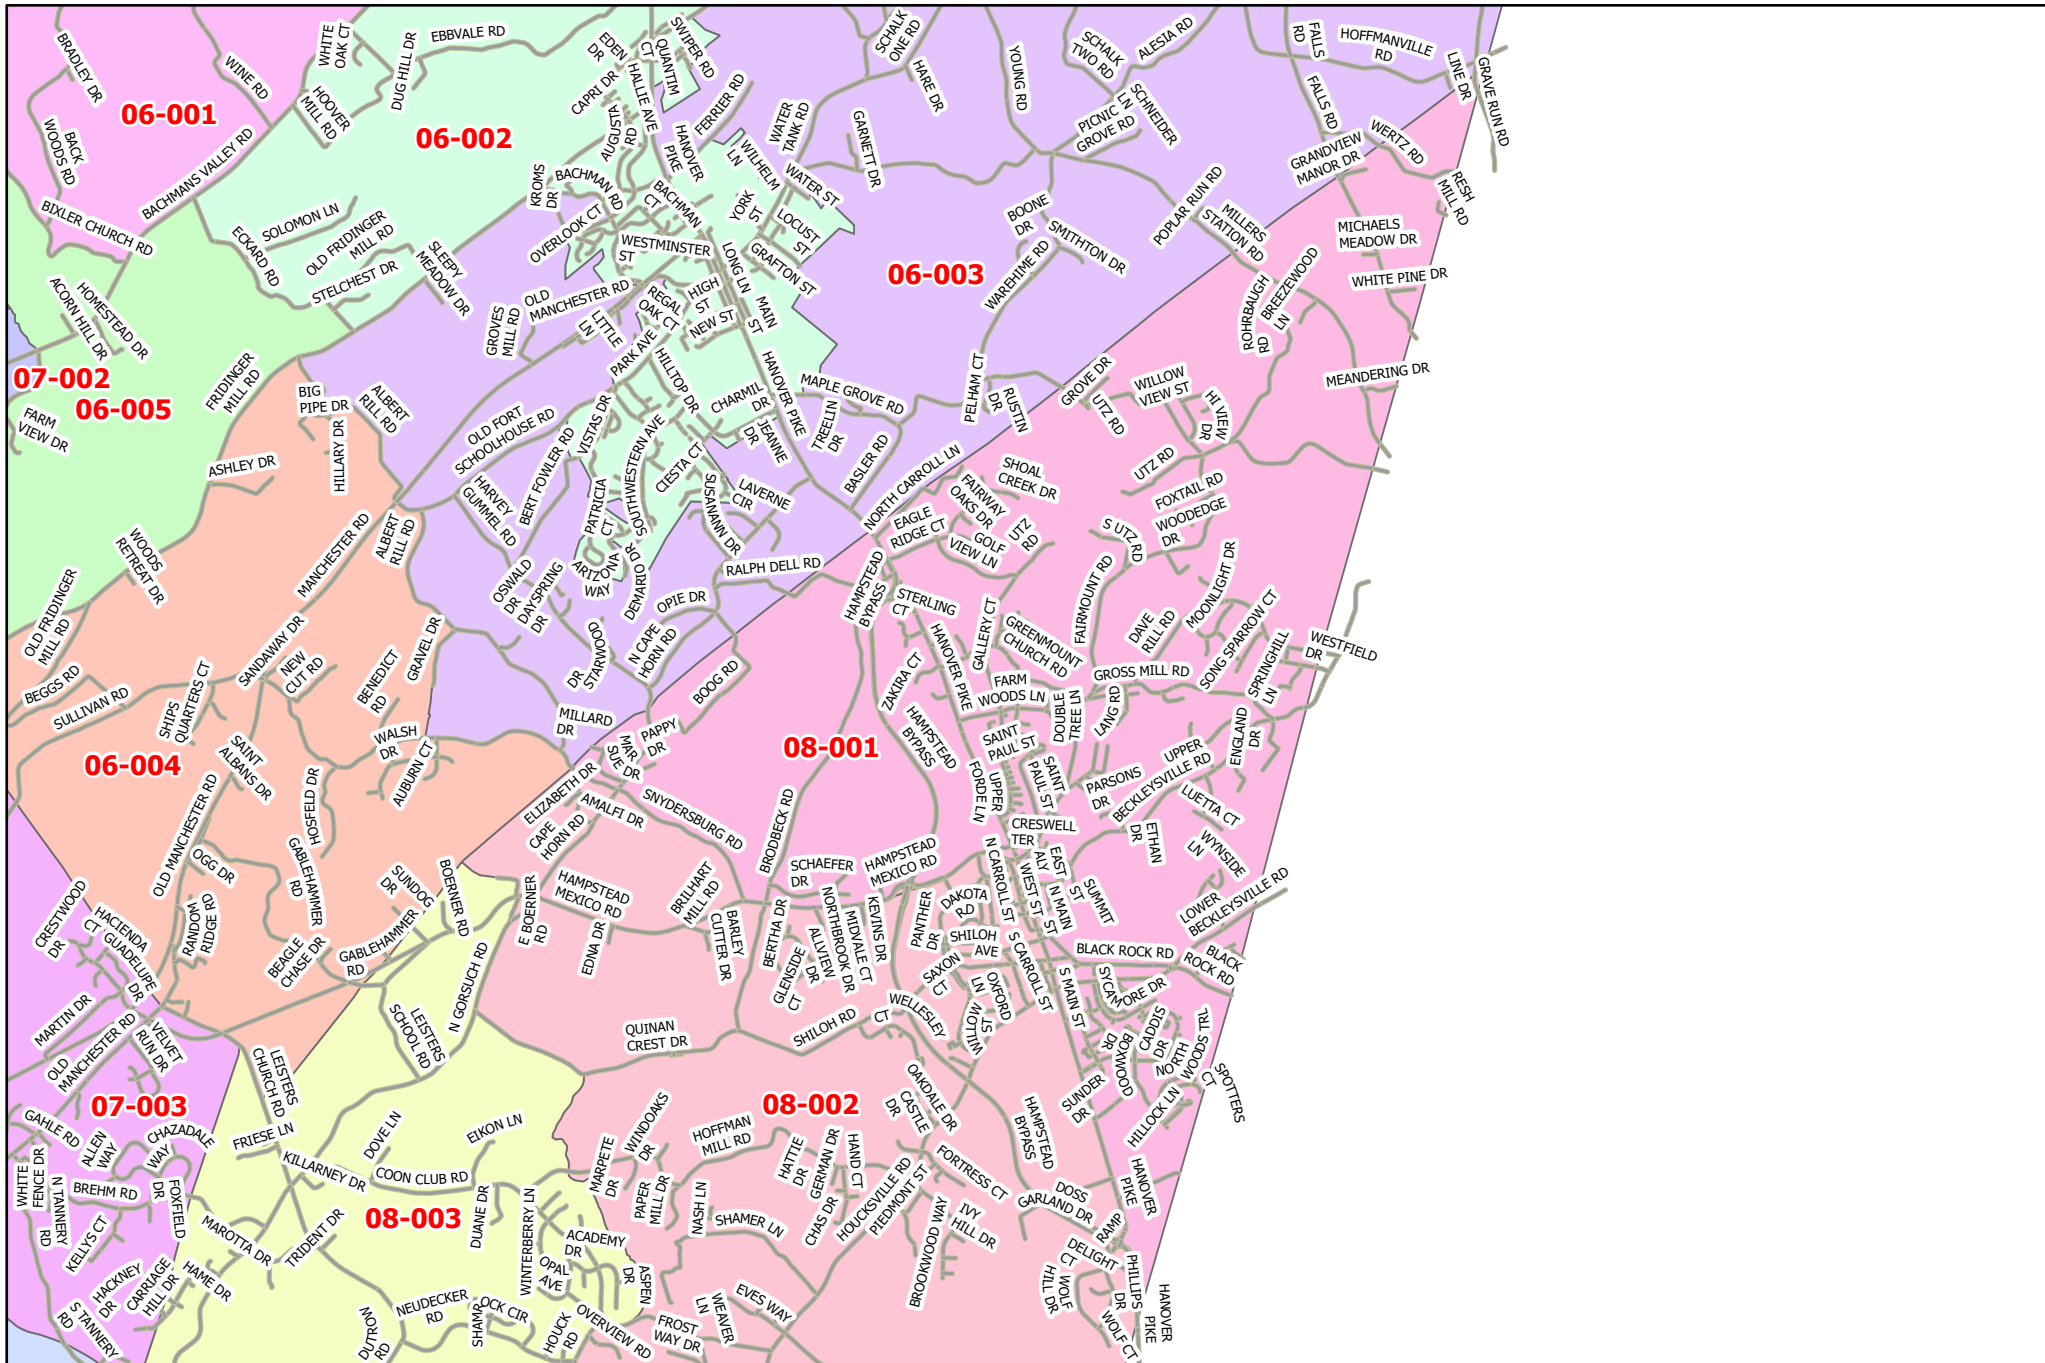

Election Precinct 8-001

This data is prepared by Carroll County for internal use and is made available because it is public information. Carroll County, its agencies or employees, do not warrant its accuracy or suitability for any purpose. The reader should contact appropriate regulating agencies to determine accuracy or suitability of the data for a particular use. Prepared by the Carroll County Bureau of Technology Services, GIS Division 4/18/2022